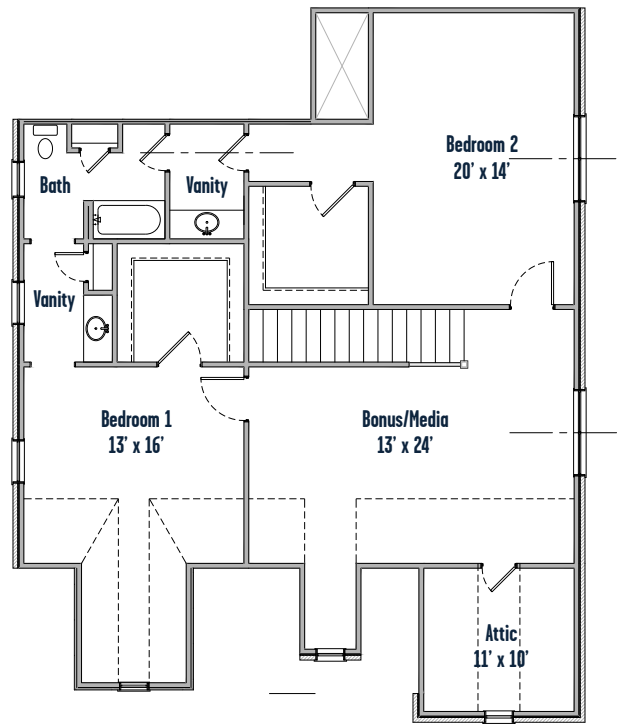

**About
 The Cambridge**

- 2 or 3 Bedrooms
- 3 Full Baths
- Large Owner's Retreat on Main Level
- Spacious Family Room with Fireplace
- Open Kitchen/Dining Design
- Flex Room for Office or Bedroom
- Walk-in Pantry

- Covered Front & Back Porch
- Utility Room
- Large Upstairs Bedroom / Flex Space
- Spacious 2 Car Garage
- Attic Storage
- 3ft. Doors Downstairs
- Built-in Bookshelves

Square Footage Data

Main Level	1,963 SF
Second Floor	1,516 SF
Total	3,479 SF