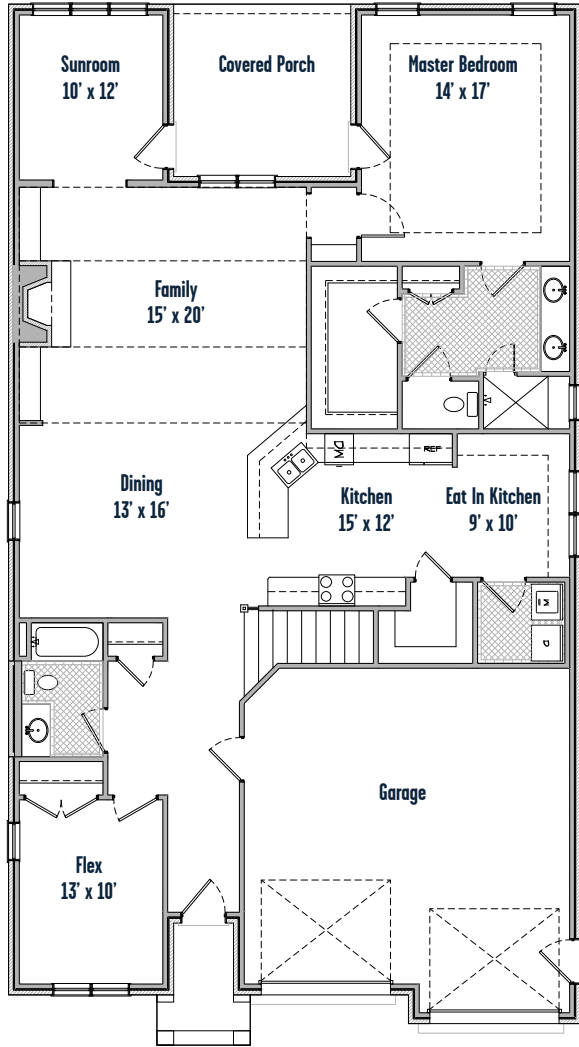

**About
 The Cambridge**

- 2 or 3 Bedrooms
- 3 Full Baths
- Large Owner's Retreat on Main Level
- Spacious Family Room with Fireplace
- Open Kitchen/Dining Design
- Flex Room for Office or Bedroom
- Walk-in Pantry

- Covered Front & Back Porch
- Utility Room
- Large Upstairs Bedroom / Flex Space
- Spacious 2 Car Garage
- Attic Storage
- 3ft. Doors Downstairs
- Built-in Bookshelves

Square Footage Data

Main Level	1,963 SF
Second Floor	1,516 SF
Total	3,479 SF