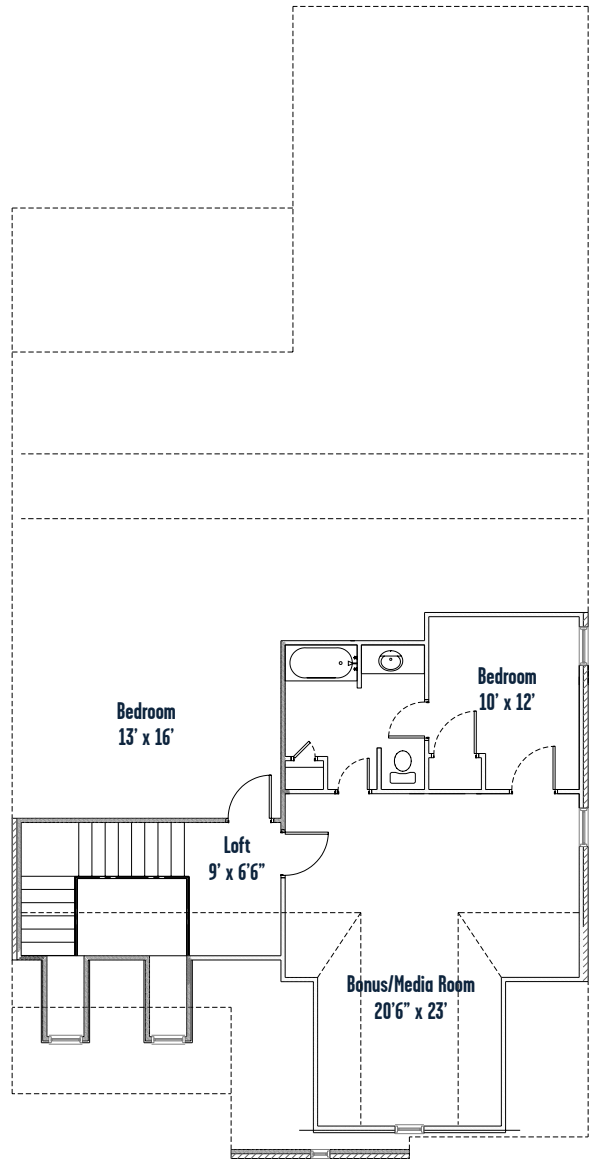

**About
 Hampton A**

- 2 or 3 Bedrooms
- 3 Full Baths
- Large Owner's Retreat on Main Level
- Spacious Family Room with Fireplace
- Open Kitchen/Dining Design
- Flex Room for Office or Bedroom
- Large Pantry

- Covered Front & Back Porch
- Utility Room
- Large Upstairs Bedroom / Flex Space
- Oversized 2 Car Garage
- Walk in Attic Storage
- 3ft. Doors Downstairs

Square Footage Data

Main Level	1,942 SF
Second Floor	938 SF
Total	2,880 SF