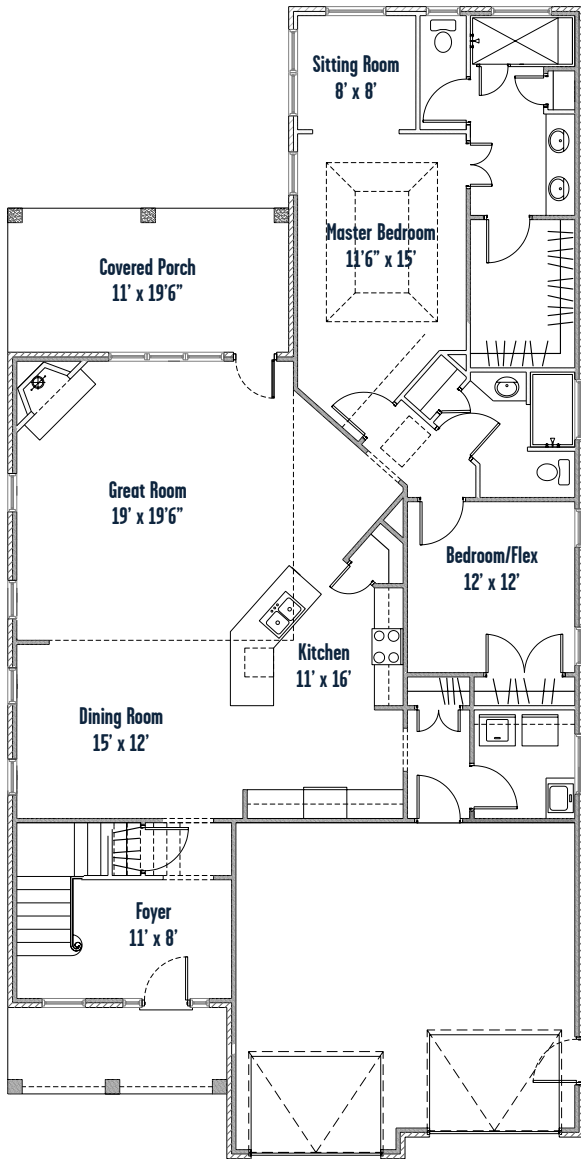

**About
 Hampton A**

- 2 or 3 Bedrooms
- 3 Full Baths
- Large Owner's Retreat on Main Level
- Spacious Family Room with Fireplace
- Open Kitchen/Dining Design
- Flex Room for Office or Bedroom
- Large Pantry

- Covered Front & Back Porch
- Utility Room
- Large Upstairs Bedroom / Flex Space
- Oversized 2 Car Garage
- Walk in Attic Storage
- 3ft. Doors Downstairs

Square Footage Data

Main Level	1,942 SF
Second Floor	938 SF
Total	2,880 SF