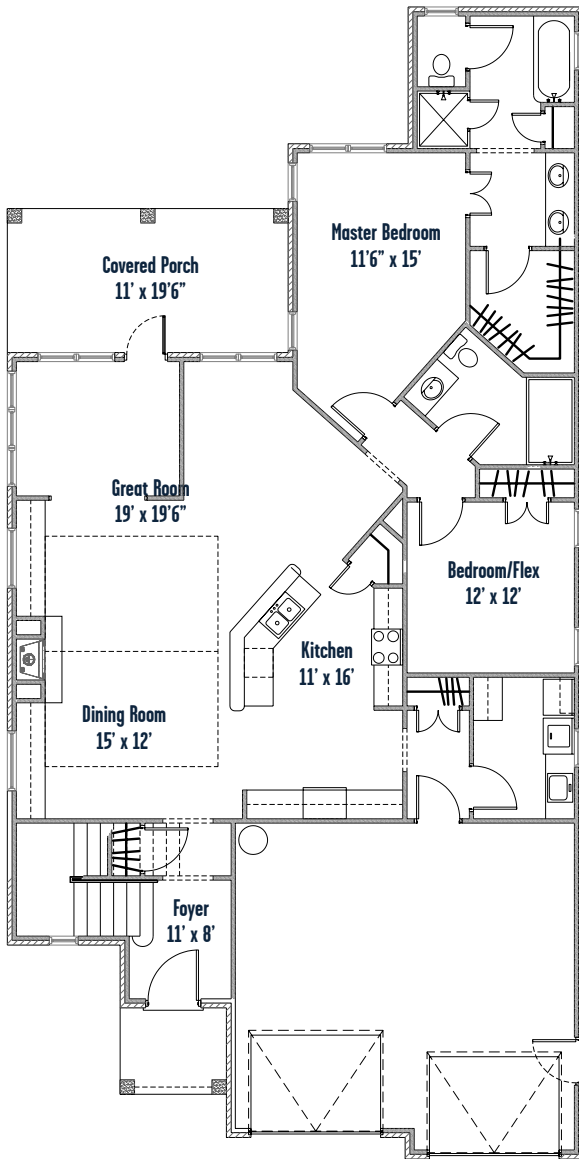

About Hampton B

- 2 or 3 Bedrooms
- 3 Full Baths
- Large Owner's Retreat on Main Level
- Spacious Family Room with Fireplace
- Open Kitchen/Dining Design
- Flex Room for Office or Bedroom
- Large Pantry

- Covered Front & Back Porch
- Utility Room
- Large Upstairs Bedroom / Flex Space
- Oversized 2 Car Garage
- Walk in Attic Storage
- 3ft. Doors Downstairs

Square Footage Data

Main Level	1,907 SF
Second Floor	959 SF
Total	2,866 SF