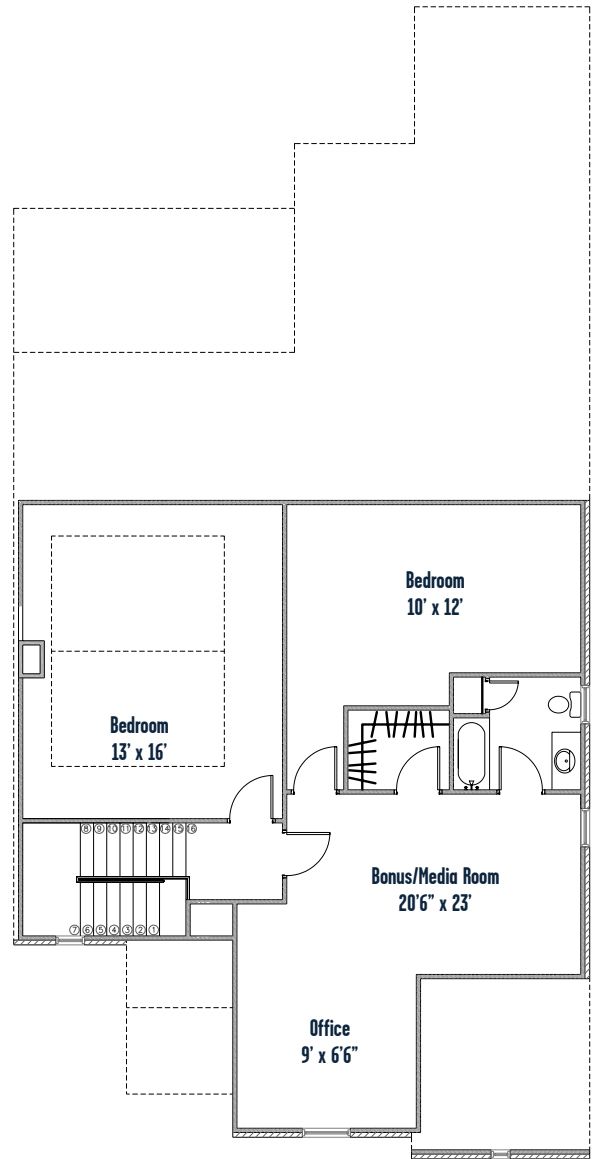

About Hampton B

- 2 or 3 Bedrooms
- 3 Full Baths
- Large Owner's Retreat on Main Level
- Spacious Family Room with Fireplace
- Open Kitchen/Dining Design
- Flex Room for Office or Bedroom
- Large Pantry

- Covered Front & Back Porch
- Utility Room
- Large Upstairs Bedroom / Flex Space
- Oversized 2 Car Garage
- Walk in Attic Storage
- 3ft. Doors Downstairs

Square Footage Data

Main Level	1,907 SF
Second Floor	959 SF
Total	2,866 SF