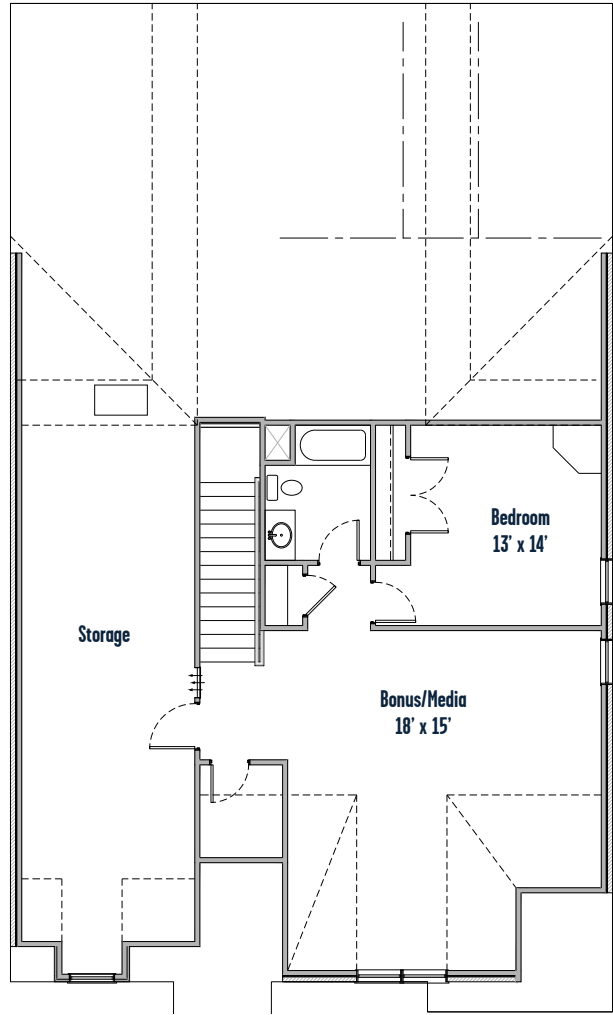

### About The Princeton

- 2 or 3 Bedrooms
- 3 Full Baths
- Large Owner's Retreat on Main Level
- Large Upstairs Bedroom
- Open Kitchen/Dining Design
- Flex Room for Office or Bedroom
- Walk-in Pantry

- Covered Front Utility Room
- Spacious Family Room with Fireplace
- 2 Car Garage
- Walk in Attic Storage
- 3ft. Doors Downstairs

**Square Footage Data**

Main Level	1,882 SF
Second Floor	829 SF
<b>Total</b>	<b>2,711 SF</b>