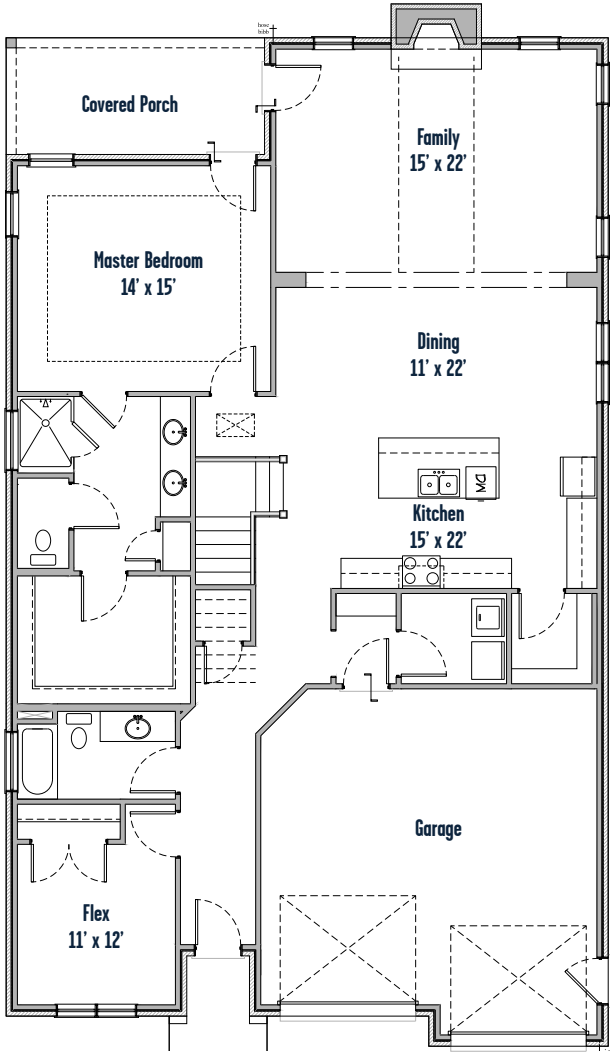

### About The Princeton

- 2 or 3 Bedrooms
- 3 Full Baths
- Large Owner's Retreat on Main Level
- Large Upstairs Bedroom
- Open Kitchen/Dining Design
- Flex Room for Office or Bedroom
- Walk-in Pantry

- Covered Front Utility Room
- Spacious Family Room with Fireplace
- 2 Car Garage
- Walk in Attic Storage
- 3ft. Doors Downstairs

**Square Footage Data**

Main Level	1,882 SF
Second Floor	829 SF
<b>Total</b>	<b>2,711 SF</b>