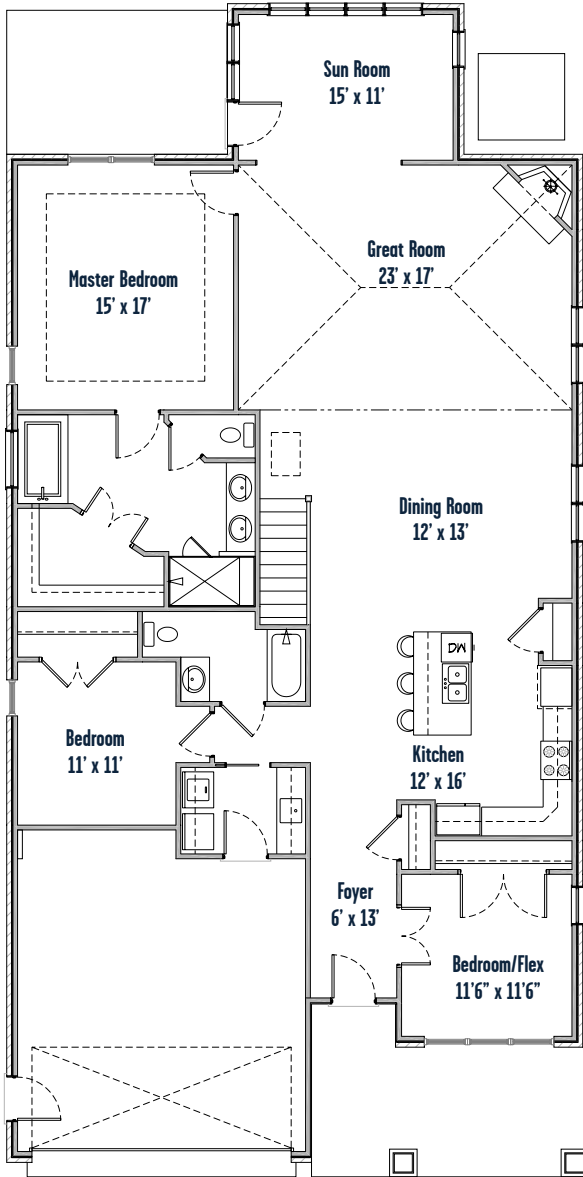

About Shelburn A

- 3 or 4 Bedrooms
- 3 Full Baths
- Large Owner's Retreat on Main Level
- Spacious Family Room with Fireplace
- Open Kitchen/Dining Design
- Flex Room for Office or Bedroom
- Pantry

- Covered Front & Back Porch
- Utility Room
- Large Upstairs Bedroom / Flex Space
- Oversized 2 Car Garage
- Walk in Attic Storage
- 3ft. Doors Downstairs

Square Footage Data

Main Level	2,262 SF
Second Floor	1,017 SF
Total	3,279 SF