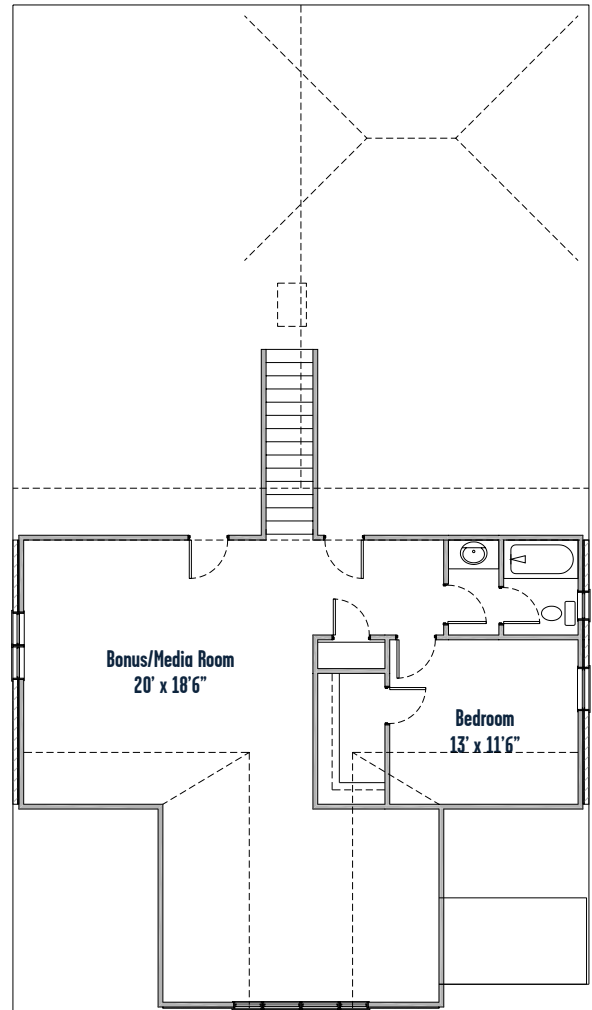

About Shelburn A

- 3 or 4 Bedrooms
- 3 Full Baths
- Large Owner's Retreat on Main Level
- Spacious Family Room with Fireplace
- Open Kitchen/Dining Design
- Flex Room for Office or Bedroom
- Pantry

- Covered Front & Back Porch
- Utility Room
- Large Upstairs Bedroom / Flex Space
- Oversized 2 Car Garage
- Walk in Attic Storage
- 3ft. Doors Downstairs

Square Footage Data

Main Level	2,262 SF
Second Floor	1,017 SF
Total	3,279 SF