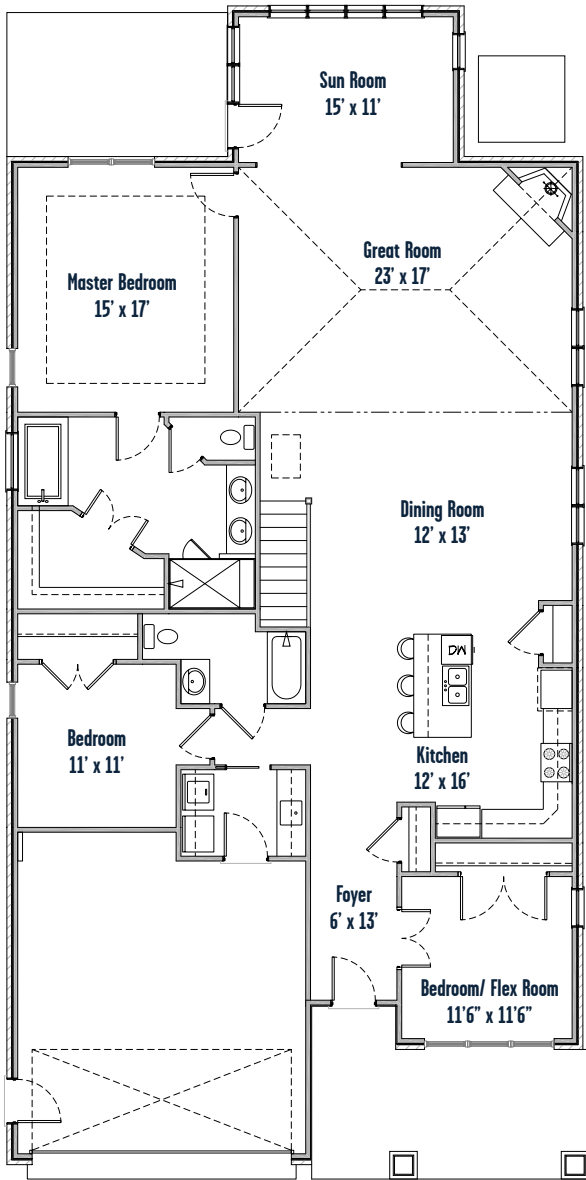

### About Shelburn B

- 3 orr 4 Bedrooms
- 3 Full Baths
- Large Owner's Retreat on Main Level
- Spacious Family Room with Fireplace
- Open Kitchen/Dining Design
- Flex Room for Office or Bedroom
- Pantry

- Covered Front & Back Porch
- Utility Room
- Large Upstairs Bedroom / Flex Space
- Oversized 2 Car Garage
- Walk in Attic Storage
- 3ft. Doors Downstairs

**Square Footage Data**

Main Level	2,262 SF
Second Floor	1,095 SF
<b>Total</b>	<b>3,357 SF</b>