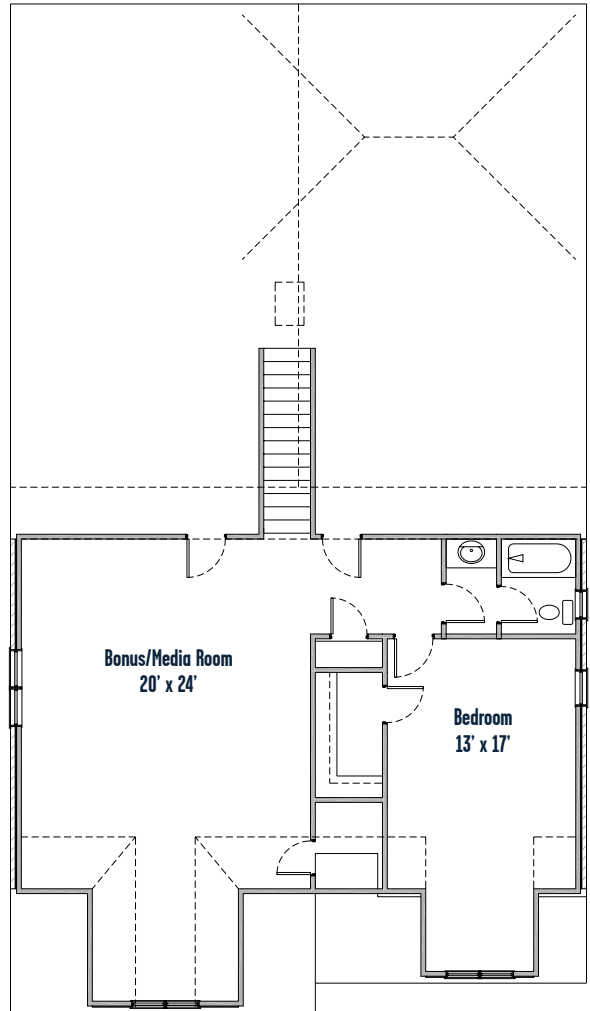

### About Shelburn B

- 3 orr 4 Bedrooms
- 3 Full Baths
- Large Owner's Retreat on Main Level
- Spacious Family Room with Fireplace
- Open Kitchen/Dining Design
- Flex Room for Office or Bedroom
- Pantry

- Covered Front & Back Porch
- Utility Room
- Large Upstairs Bedroom / Flex Space
- Oversized 2 Car Garage
- Walk in Attic Storage
- 3ft. Doors Downstairs

**Square Footage Data**

Main Level	2,262 SF
Second Floor	1,095 SF
<b>Total</b>	<b>3,357 SF</b>