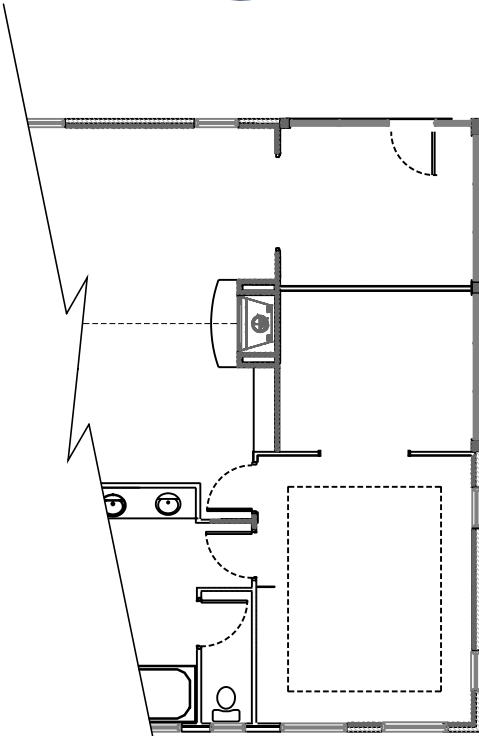

Stratton A Options

Option A