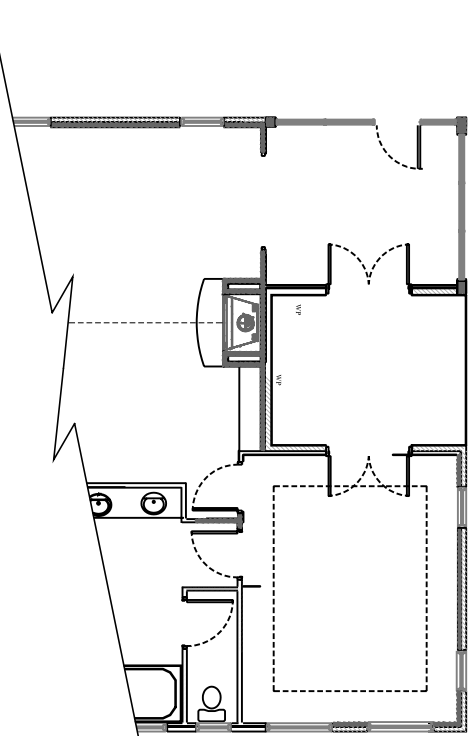

**About
 Stratton A**

- 2 or 3 Bedrooms
- 3 Full Baths
- Large Owner's Retreat on Main Level
- Spacious Family Room with Fireplace
- Open Kitchen/Dining Design
- Flex Room for Office or Bedroom
- Large Pantry

- Covered Front & Back Porch
- Utility Room
- Large Upstairs Bedroom / Flex Space
- Oversized 2 Car Garage
- Walk in Attic Storage
- 3ft. Doors Downstairs
- Built-in Bookshelf

Square Footage Data

| | |
|--------------|-----------------|
| Main Level | 1,998 SF |
| Second Floor | 907 SF |
| Total | 2,905 SF |

Stratton A Options

Option A

Option A2

Option A3