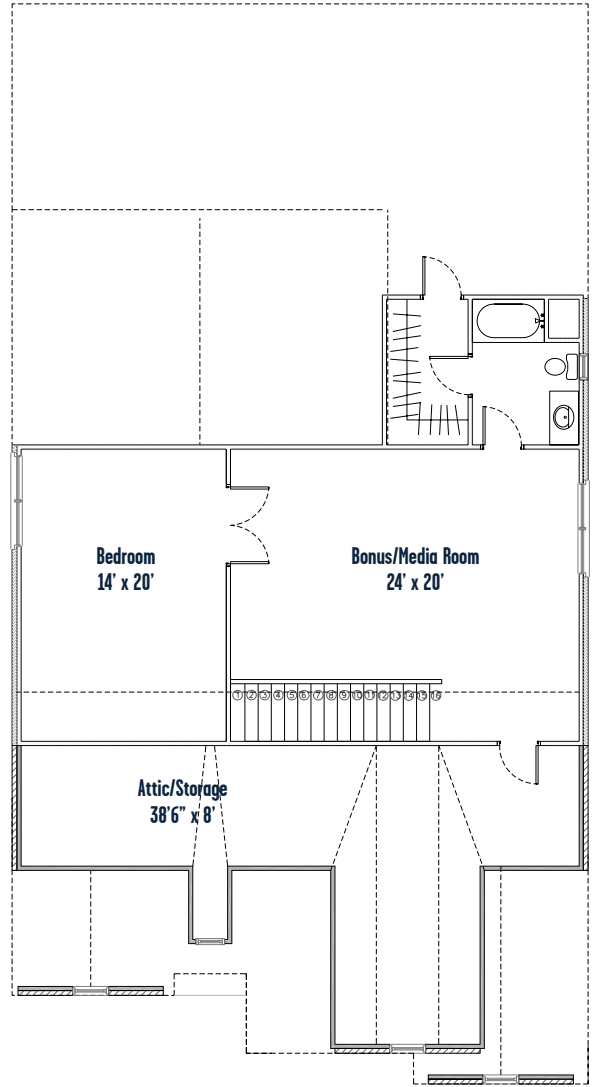

**About
 Stratton A**

- 2 or 3 Bedrooms
- 3 Full Baths
- Large Owner's Retreat on Main Level
- Spacious Family Room with Fireplace
- Open Kitchen/Dining Design
- Flex Room for Office or Bedroom
- Large Pantry

- Covered Front & Back Porch
- Utility Room
- Large Upstairs Bedroom / Flex Space
- Oversized 2 Car Garage
- Walk in Attic Storage
- 3ft. Doors Downstairs
- Built-in Bookshelf

Square Footage Data

| | |
|--------------|-----------------|
| Main Level | 1,998 SF |
| Second Floor | 907 SF |
| Total | 2,905 SF |