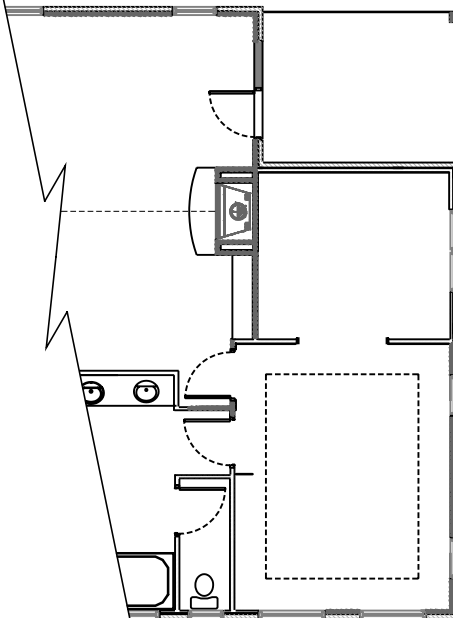

- Covered Front & Back Porch
- Utility Room
- Large Upstairs Bedroom / Flex Space
- Oversized 2 Car Garage
- Walk in Attic Storage
- 3ft. Doors Downstairs
- Built-in Bookshelf

Square Footage Data

| | |
|--------------|-----------------|
| Main Level | 1,998 SF |
| Second Floor | 907 SF |
| Total | 2,905 SF |

Stratton A Options

Option A

Option A2

Option A3