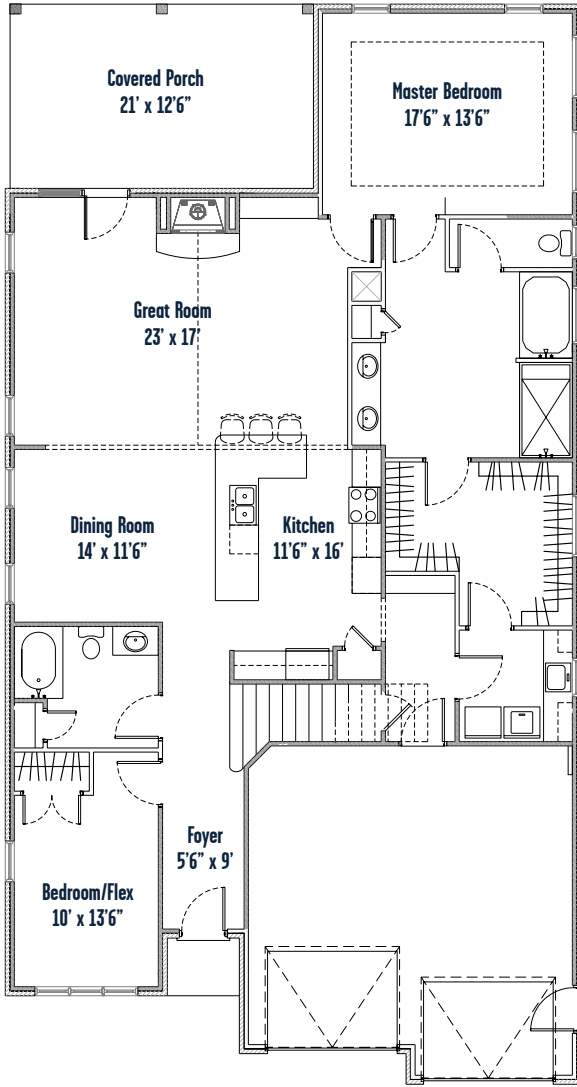

**About
 Stratton A**

- 2 or 3 Bedrooms
- 3 Full Baths
- Large Owner's Retreat on Main Level
- Spacious Family Room with Fireplace
- Open Kitchen/Dining Design
- Flex Room for Office or Bedroom
- Large Pantry

- Covered Front & Back Porch
- Utility Room
- Large Upstairs Bedroom / Flex Space
- Oversized 2 Car Garage
- Walk in Attic Storage
- 3ft. Doors Downstairs
- Built-in Bookshelf

Square Footage Data

| | |
|--------------|-----------------|
| Main Level | 1,998 SF |
| Second Floor | 907 SF |
| Total | 2,905 SF |