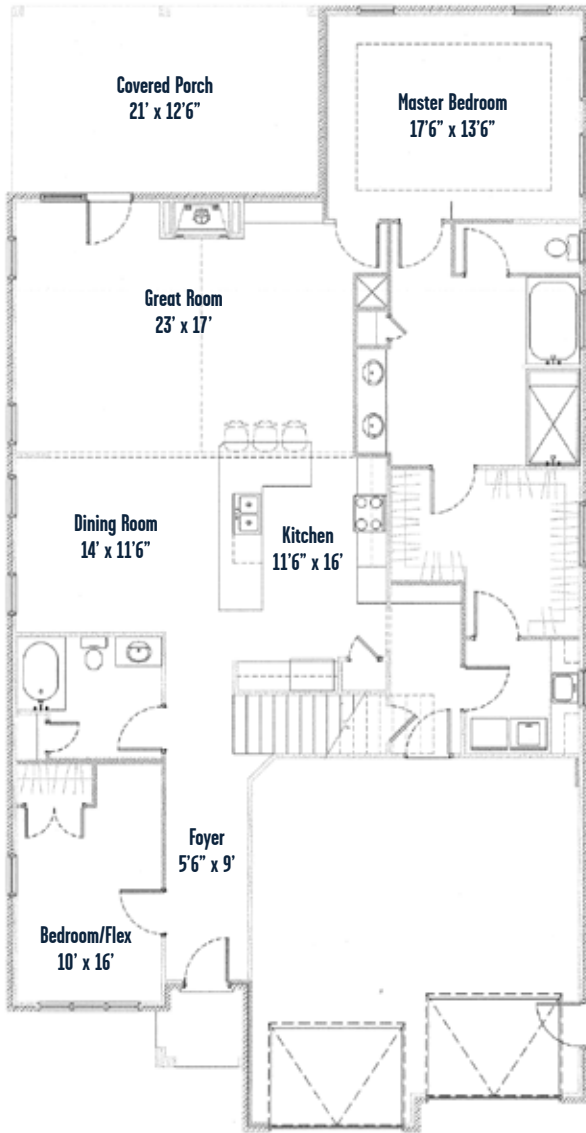

**About
 Stratton B**

- 2 or 3 Bedrooms
- 3 Full Baths
- Large Owner's Retreat on Main Level
- Spacious Family Room with Fireplace
- Open Kitchen/Dining Design
- Flex Room for Office or Bedroom
- Large Pantry

- Covered Front & Back Porch
- Utility Room
- Large Upstairs Bedroom / Flex Space
- Oversized 2 Car Garage
- Walk in Attic Storage
- 3ft. Doors Downstairs
- Built-in Bookshelf

Square Footage Data

| | |
|--------------|-----------------|
| Main Level | 1,998 SF |
| Second Floor | 907 SF |
| Total | 2,905 SF |