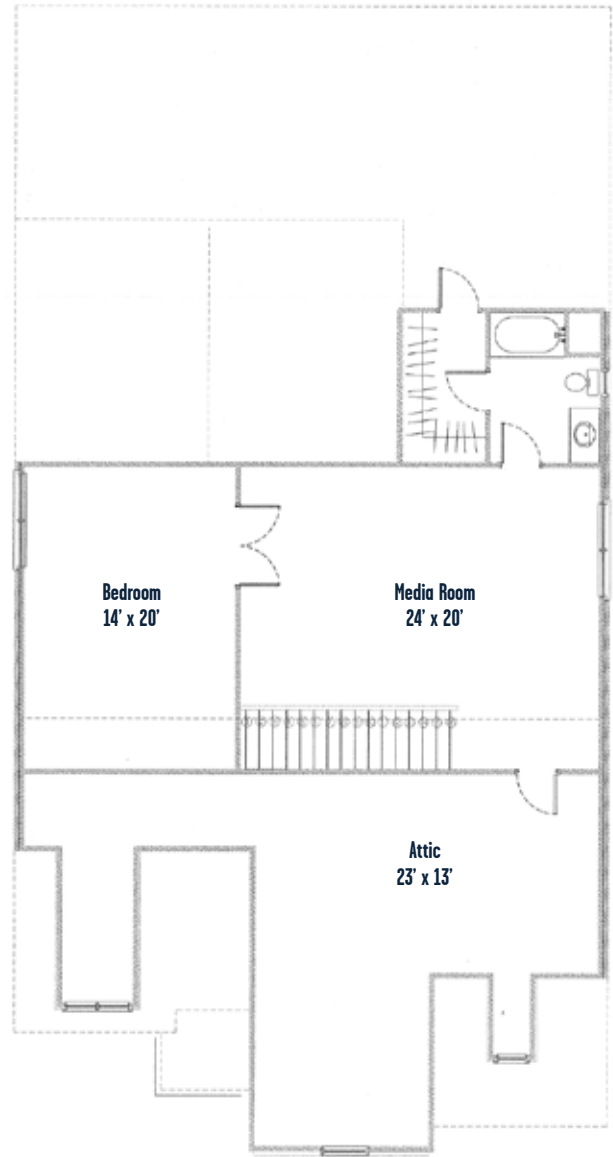

**About
 Stratton B**

- 2 or 3 Bedrooms
- 3 Full Baths
- Large Owner's Retreat on Main Level
- Spacious Family Room with Fireplace
- Open Kitchen/Dining Design
- Flex Room for Office or Bedroom
- Large Pantry

- Covered Front & Back Porch
- Utility Room
- Large Upstairs Bedroom / Flex Space
- Oversized 2 Car Garage
- Walk in Attic Storage
- 3ft. Doors Downstairs
- Built-in Bookshelf

Square Footage Data

| | |
|--------------|-----------------|
| Main Level | 1,998 SF |
| Second Floor | 907 SF |
| Total | 2,905 SF |